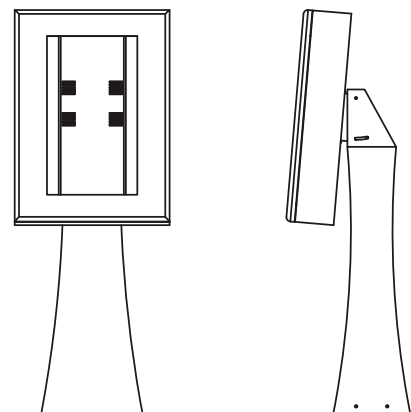

BATKO

FR-K90 / FRI-K90

Indoor or Outdoor kiosk Weather Resistant

FR-K90 / FRI-K90

The FR-K90 (indoor) / FRI-K90 (outdoor) All monitors need physical protection in extreme conditions where dust, humidity, rain or snow exist. Our design offers suitable protection for at display in outdoor applications. It's weather design allows maximum monitor protection in extreme temperature (-40C/-40F to +40C/104F). The one inch thick insulated AK fiber inside the doubled walls cabinet creates a physical wall protection against internal condensation. One thermostatic fan insure good air flow through the cabinet during warm temperature. All vents have filter protection to prevent dust and insect infiltration. The inside brackets with up/down and left/right adjustments allow proper positioning of the display. The optional heater is recommended for use in cold temperature.

INDOOR KIOSK		
LANDSCAPE MODE	PORTRAIT MODE	DESCRIPTION
FR-K90-32	FR-K90-P32	Indoor Kiosk for LCD monitor 32"
FR-K90-37	FR-K90-P37	Indoor Kiosk for LCD monitor 37"
FR-K90-40	FR-K90-P40	Indoor Kiosk for LCD monitor 40"
FR-K90-42	FR-K90-P42	Indoor Kiosk for LCD monitor 42"
FR-K90-46	FR-K90-P46	Indoor Kiosk for LCD monitor 46"
-----	FR-K90-P47	Indoor Kiosk for LCD monitor 47"
-----	FR-K90-P50	Indoor Kiosk for LCD monitor 50"
-----	FR-K90-P55	Indoor Kiosk for LCD monitor 55"
-----	FR-K90-P60	Indoor Kiosk for LCD monitor 60"
-----	FR-K90-P65	Indoor Kiosk for LCD monitor 65"
-----	FR-K90-P70	Indoor Kiosk for LCD monitor 70"

The kiosk landscape

It is available from 32 to 46 inches in 16:9 and 4:3 format.

The Kiosk portrait

It is available from 32 to 70 inches in 16:9 and 4:3 format.

485 François-Gignac, Portneuf, Québec
 Canada G0A 2Y0
 Tel: (418) 286-6842 / 800-463-1455
 Fax: (418) 286-4201 / 800-261-3514