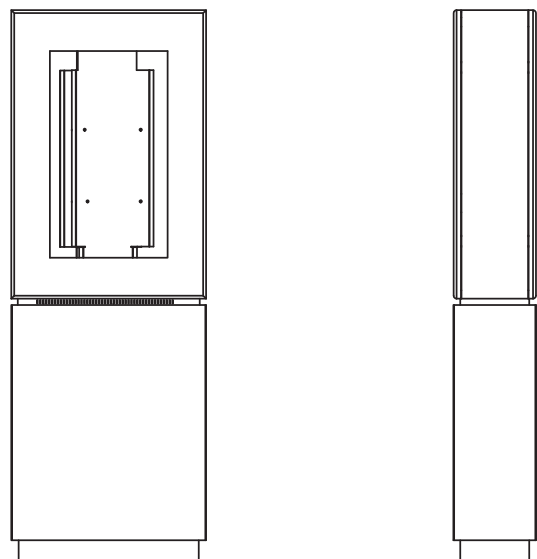

BATKO

FR-K10

PEDESTAL INDOOR ENCLOSURE

www.batko.com

FR-K10

The FR-K10

with its straight lines allows it to be very versatile by allowing the application single or double (back to back). The kiosk is available indoor or outdoor, ideal for large monitors. The kiosk was designed to provide effective physical protection against dust, surrounding handling manoeuvres and vandalism. Like the majority of **BATKO** products, this product is entirely made of aluminum and is therefore light, yet strong.

These kiosks can be used with a variety of monitors, interactive touch technologies, media players & computers and can be custom colored.

LCD INDOOR ENCLOSURE

LANDSCAPE MODE	PORTRAIT MODE	DESCRIPTION
FR-K10-32	FR-K10-P32	Pedestal Indoor or Outdoor Enclosure for LCD monitor 32"
FR-K10-37	FR-K10-P37	Pedestal Indoor or Outdoor Enclosure for LCD monitor 37"
FR-K10-40	FR-K10-P40	Pedestal Indoor or Outdoor Enclosure for LCD monitor 40"
FR-K10-42	FR-K10-P42	Pedestal Indoor or Outdoor Enclosure for LCD monitor 42"
FR-K10-46	FR-K10-P46	Pedestal Indoor or Outdoor Enclosure for LCD monitor 46"
FR-K10-47	FR-K10-P47	Pedestal Indoor or Outdoor Enclosure for LCD monitor 47"
FR-K10-50	FR-K10-P50	Pedestal Indoor or Outdoor Enclosure for LCD monitor 50"
FR-K10-55	FR-K10-P55	Pedestal Indoor or Outdoor Enclosure for LCD monitor 55"
FR-K10-60	FR-K10-P60	Pedestal Indoor or Outdoor Enclosure for LCD monitor 60"
FR-K10-65	FR-K10-P65	Pedestal Indoor or Outdoor Enclosure for LCD monitor 65"
FR-K10-70	FR-K10-P70	Pedestal Indoor or Outdoor Enclosure for LCD monitor 70"

The kiosk landscape

It is available from 32 to 70 inches in 16:9 and 4:3 format.

The Kiosk portrait

It is available from 32 to 70 inches in 16:9 and 4:3 format.

485 François-Gignac, Portneuf, Québec
Canada G0A 2Y0
Tel: (418) 286-6842 / 800-463-1455
Fax: (418) 286-4201 / 800-261-3514